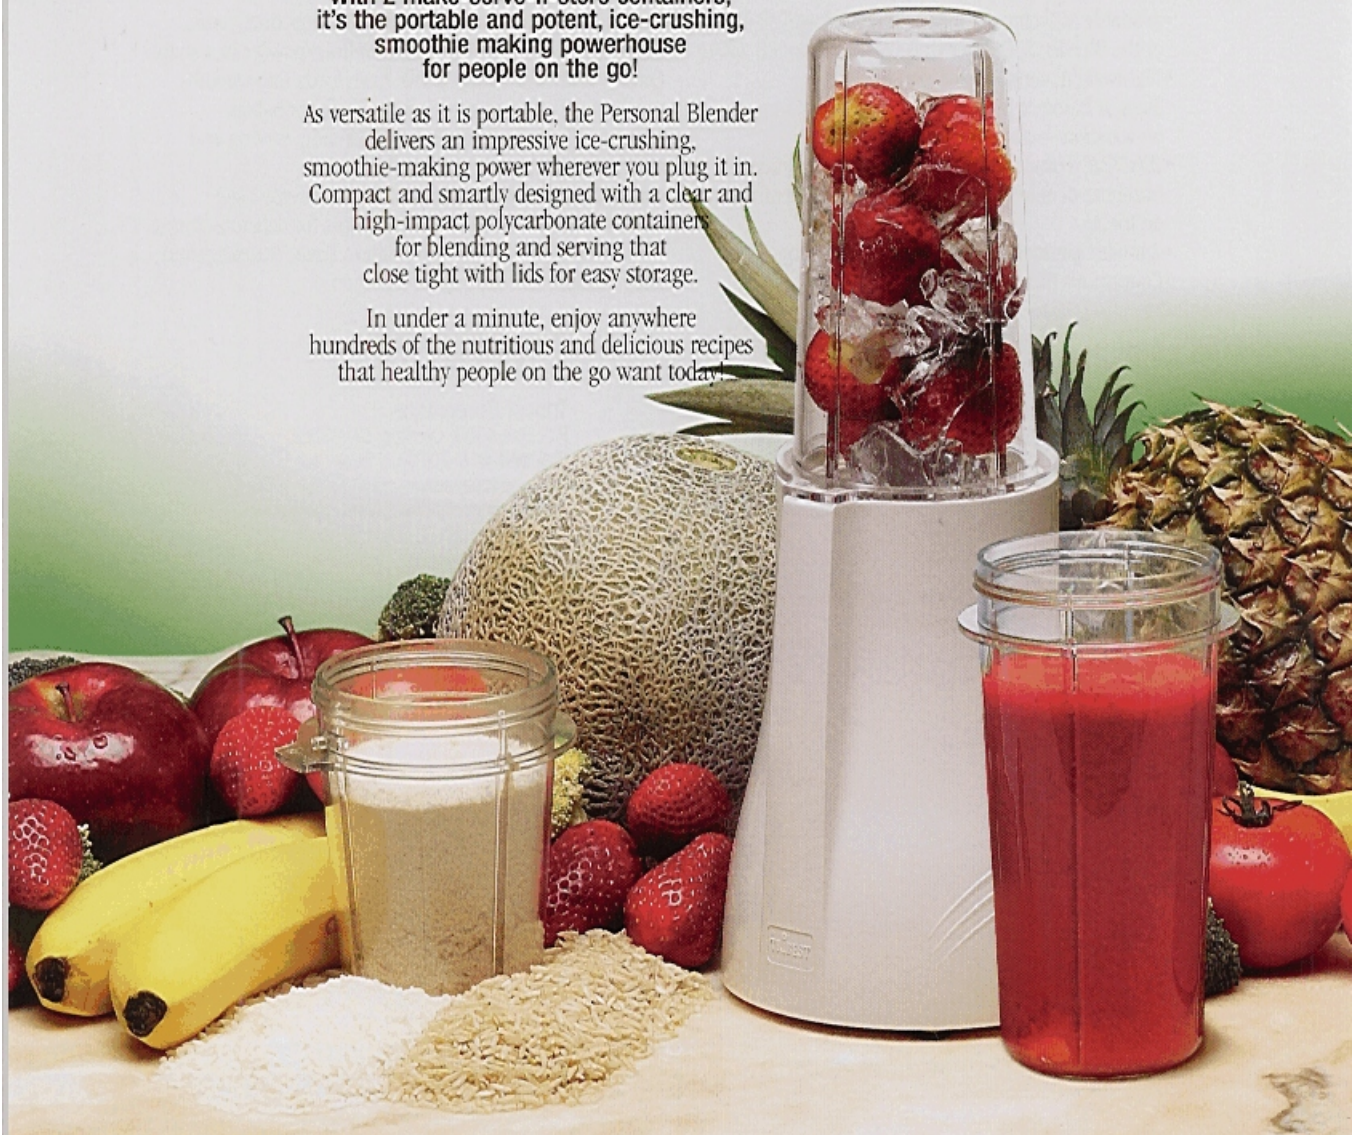

## TRIBEST'S PERSONAL BLENDER

With 2 make-serve-n-store containers,  
it's the portable and potent, ice-crushing,  
smoothie making powerhouse  
for people on the go!

As versatile as it is portable, the Personal Blender  
delivers an impressive ice-crushing,  
smoothie-making power wherever you plug it in.  
Compact and smartly designed with a clear and  
high-impact polycarbonate containers  
for blending and serving that  
close tight with lids for easy storage.

# TRIBEST<sup>®</sup> Personal Blender<sup>™</sup>

The potent ice-crushing, smoothie-making, go-anywhere blender  
--powerful enough to grind even flax seeds\*!-- with make-serve-n-store containers.  
Use the Personal Blender at home, work, or while traveling.  
It's light, portable, and economical!